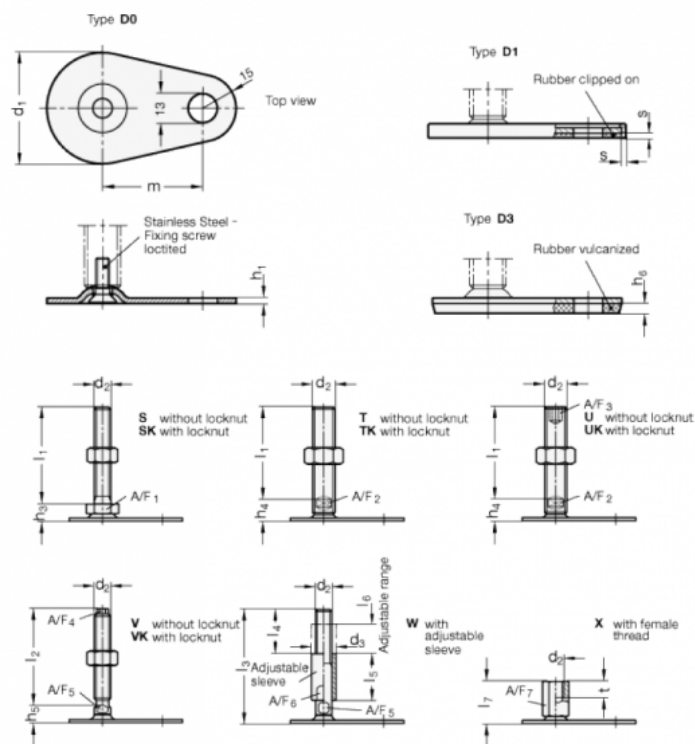

Article number: 204380M1060D1S

Description: E+G levelling foot  
GN 43-80-M10-60-D1-S

Note: S Without nut, External hexagon at the bottom

## Measures

A/F1 = 17	s = 2
d1 = 80	
d2 = M10	
h1 = 3	
h3 = 12	
h6 =	
l1 = 60	
m = 70	